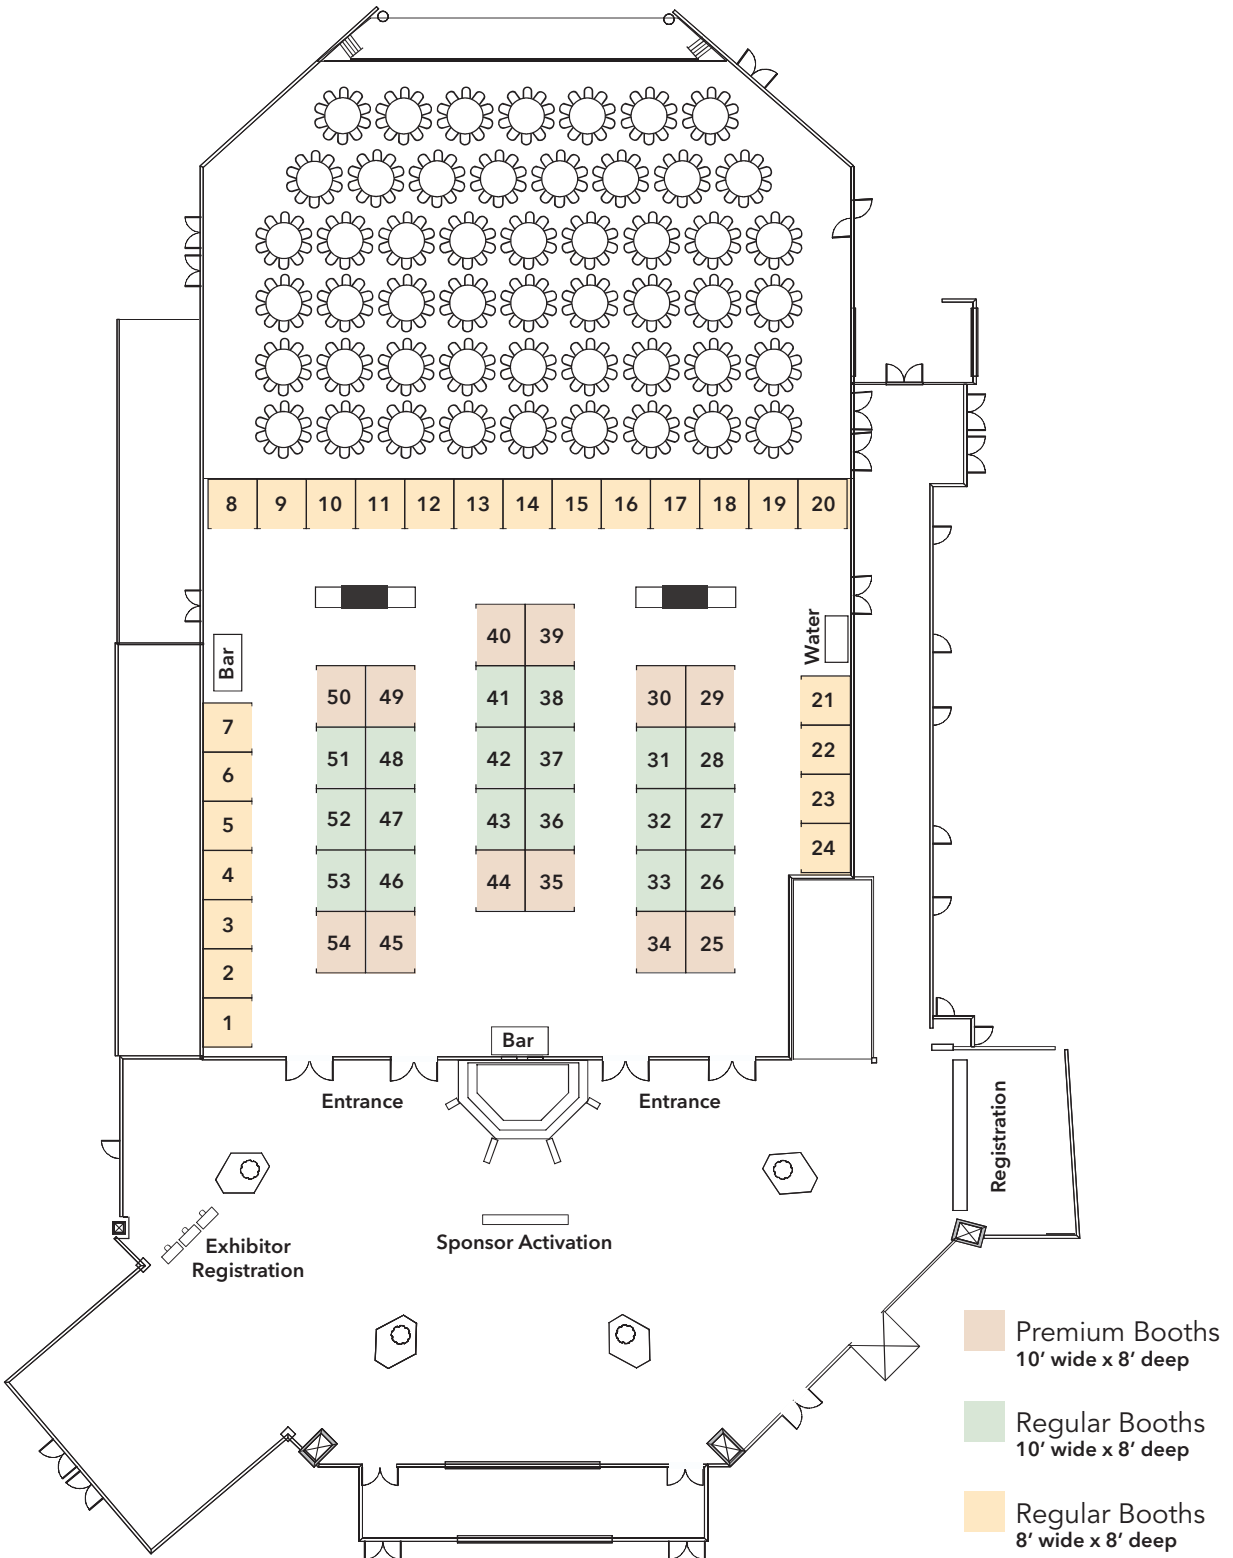

# 2026 TRADESHOW FLOORPLAN

- Premium Booths  
10' wide x 8' deep
- Regular Booths  
10' wide x 8' deep
- Regular Booths  
8' wide x 8' deep