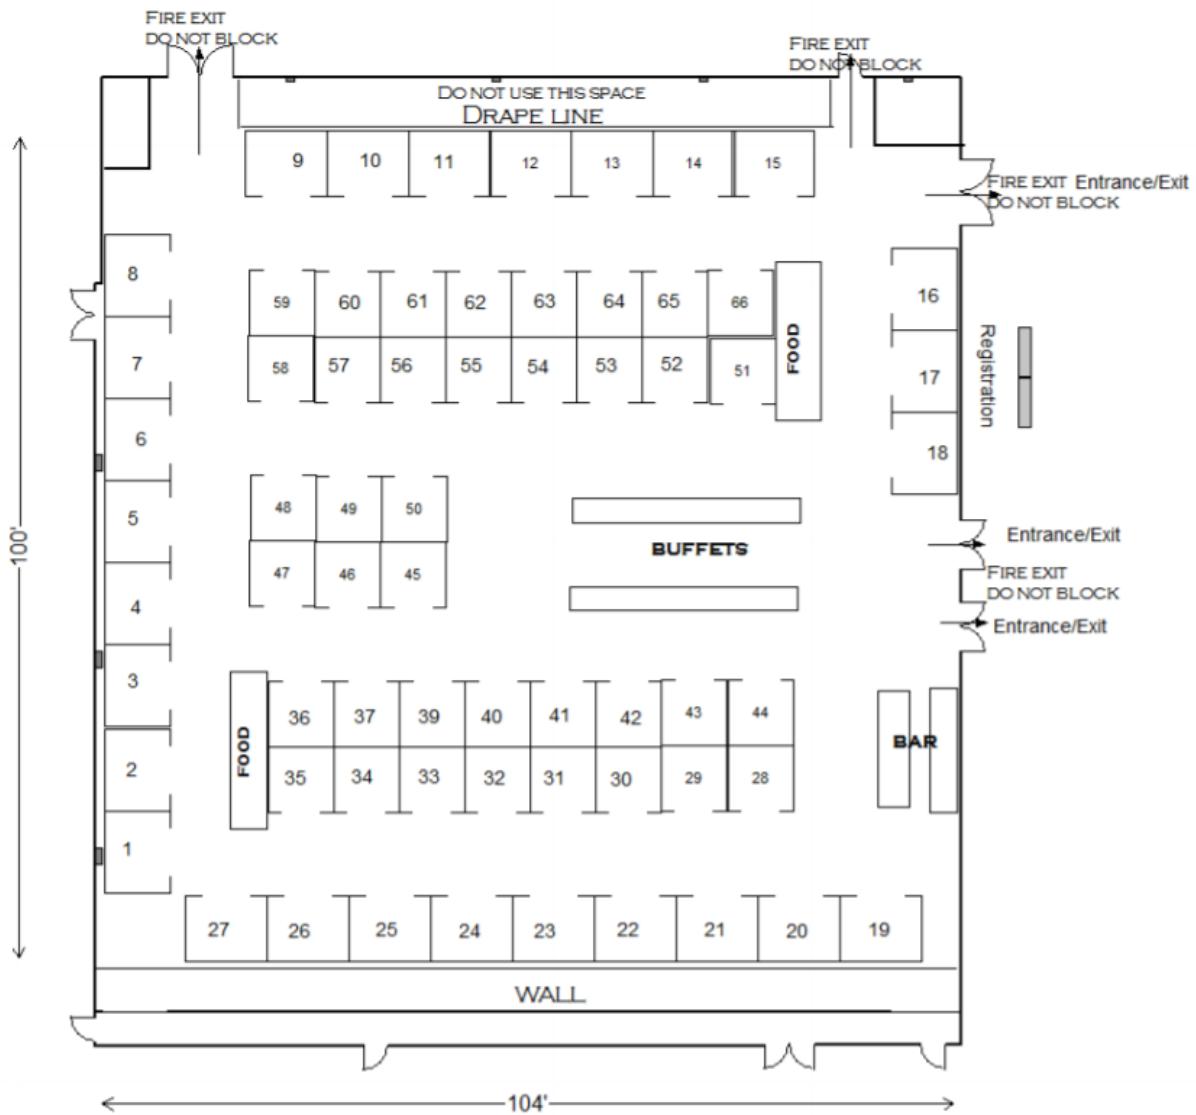

2020 Exhibitor Tradeshow Floor Plan

- Booths 1-27 are 10' Wide x 8' Deep
- Booths 28-66 are 8' Wide x 8' Deep